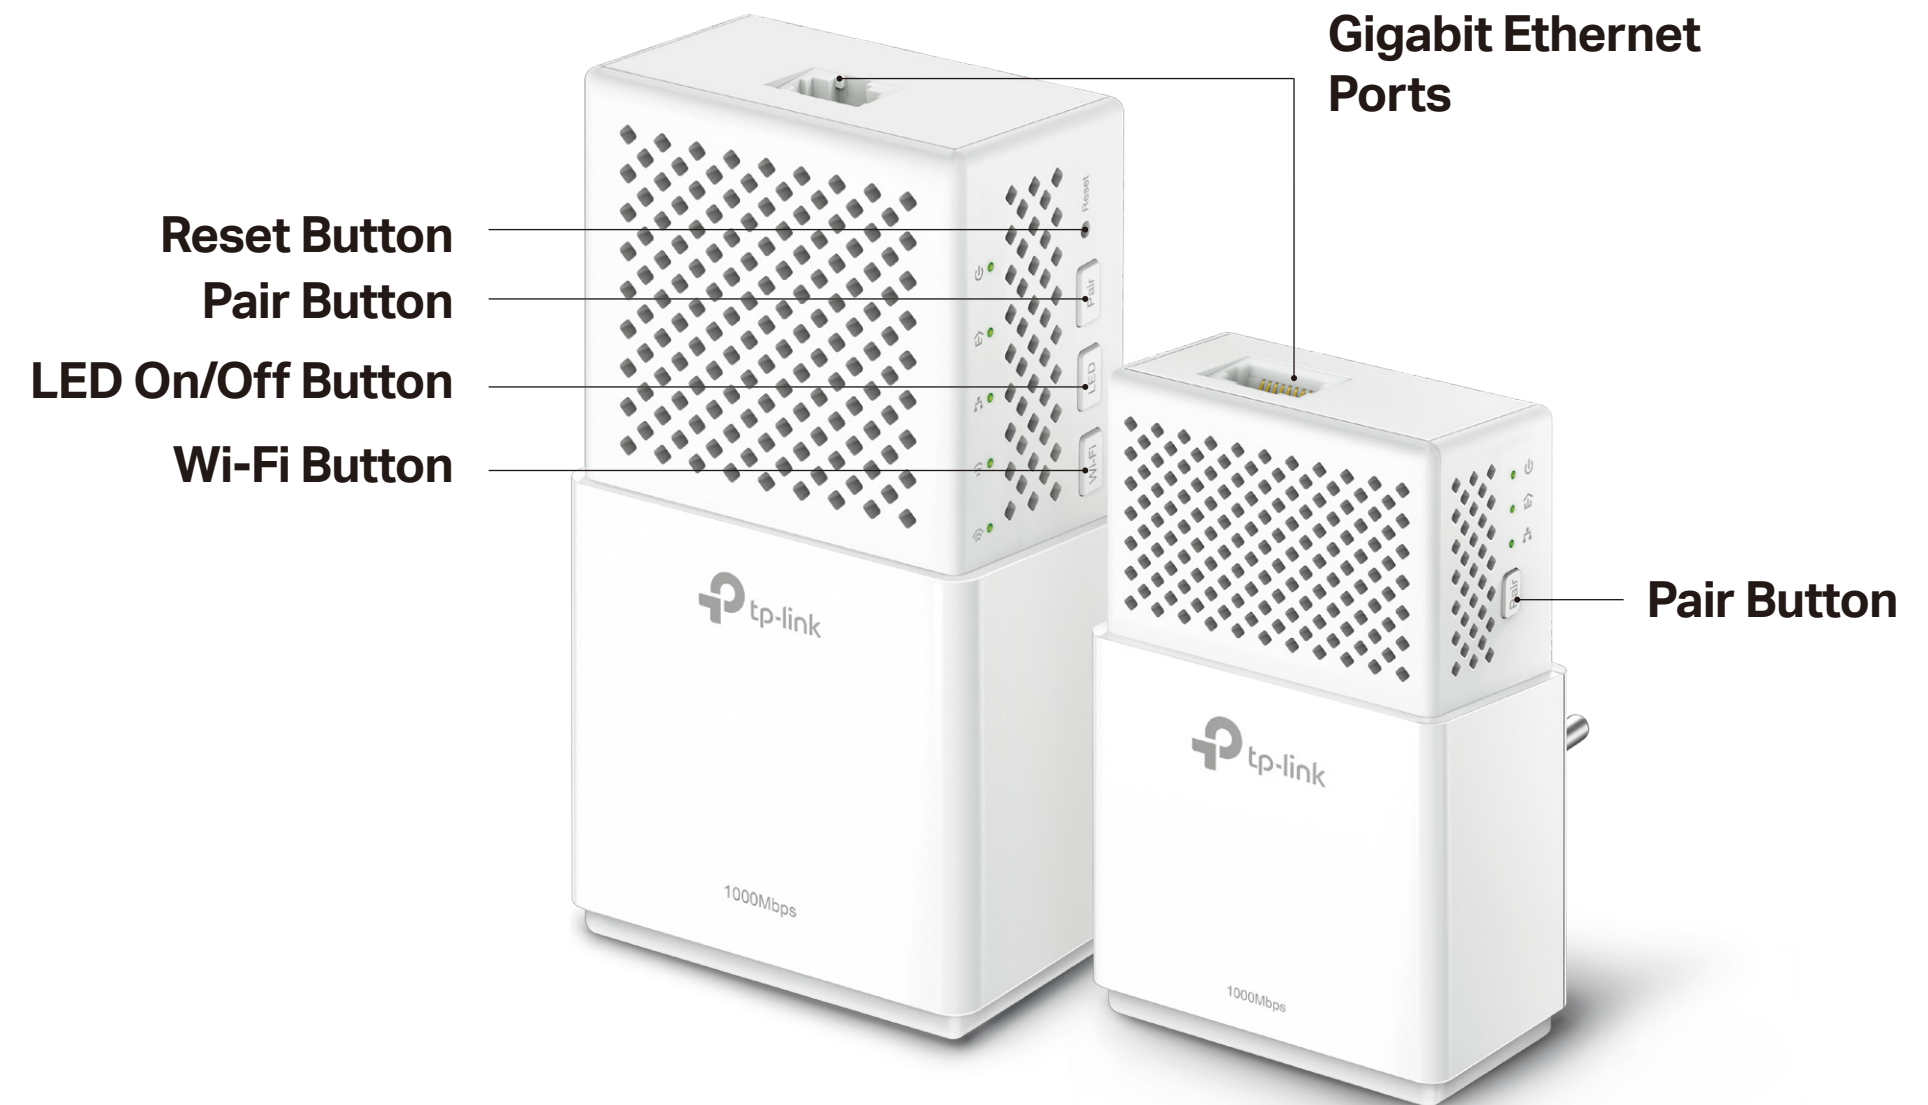

Specifications

Hardware

- Transmission Speeds:
  - Powerline: Up to 1000 Mbps
  - Ethernet: 10/100/1000 Mbps
- Standards and Protocols:
  - HomePlug AV2, HomePlug AV, IEEE 1901, IEEE 802.3, IEEE 802.3u, IEEE 802.3ab, IEEE 802.11b/g/n (2.4GHz), IEEE 802.11a/n/ac (5GHz)
- Interface: TL-WPA7510: 1 Ethernet Port; TL-PA7010: 1 Ethernet Port
- Plug Type: EU
- Button: Pair, Reset, Wi-Fi Clone, LED On/Off
- LED Indicator: Power, Powerline, Ethernet, Wi-Fi (2.4GHz), Wi-Fi (5GHz)
- Dimensions (W x D x H):
  - TL-WPA7510: 5.3 × 2.8 × 1.9 in. (135.6 × 70.8 × 49 mm)
  - TL-PA7010: 3.8 × 2.4 × 1.4 in. (98 × 60 × 36 mm)
- IGMP: IGMP v1/v2/v3
- Power Consumption:
  - TL-WPA7510: Maximum: 9.6W, Typical: 6.5W
  - TL-PA7010: Maximum: 2.93W, Typical: 2.9W
- Range: Up to 300 meters/1000 feet over existing electrical wiring
- Compatibility:
  - Compatible with all HomePlug AV & AV2 standard powerline adapters