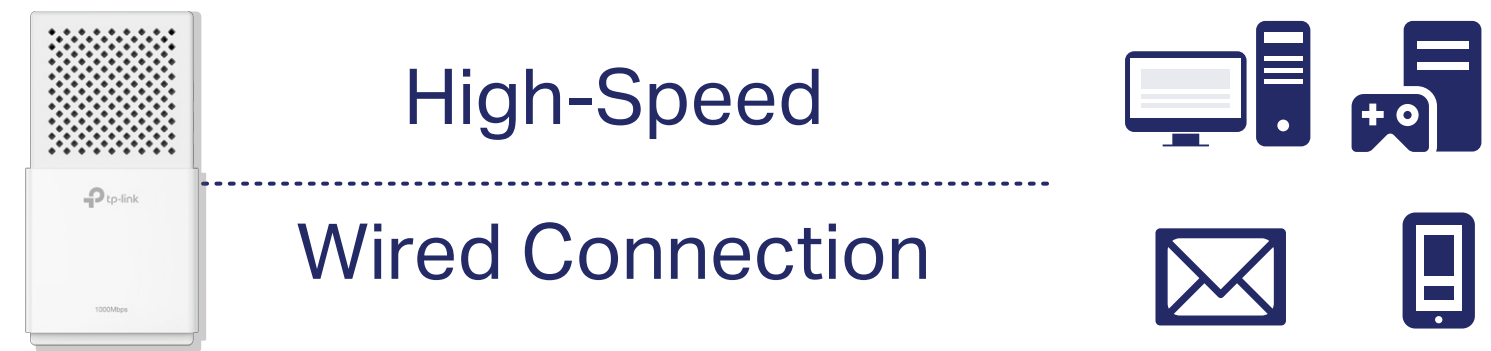

HomePlug AV2 provides users with stable, high-speed data transfer rates of up to 1000Mbps on a line length of up to 300 meters.

Wi-Fi Auto-Sync for A Unified, Powerful Network

Powerline extenders simply copy your router's Wi-Fi settings and apply any changes across the secure powerline network with Wi-Fi Clone and Wi-Fi Move.

Highlights

Fast Dual Band Wi-Fi for Every Need in Every Room

300Mbps (2.4GHz) is ideal for browsing the web and video chatting, while 433Mbps (5GHz) is perfect for HD streaming and lag-free gaming.

Gigabit Ethernet for Fast Connections

The Gigabit Ethernet port provides reliable high-speed wired connections for game consoles, smart TVs, and NAS.

Features

Speed

- **Wireless AC Standard** – AC750 dual band Wi-Fi (433Mbps on 5GHz & 300Mbps on 2.4GHz) allows streaming, gaming, emailing, browsing and posting on your wireless devices, throughout your home
- **HomePlug AV2** – Provides up to 1000Mbps high-speed data transmission over a home's existing electrical wiring
- **Gigabit Ethernet Ports** – Provide reliable high-speed wired connections for game consoles, smart TVs, and NAS
- **Speed Optimization** – Supports IGMP managed multicast IP transmission, optimizing IPTV streaming