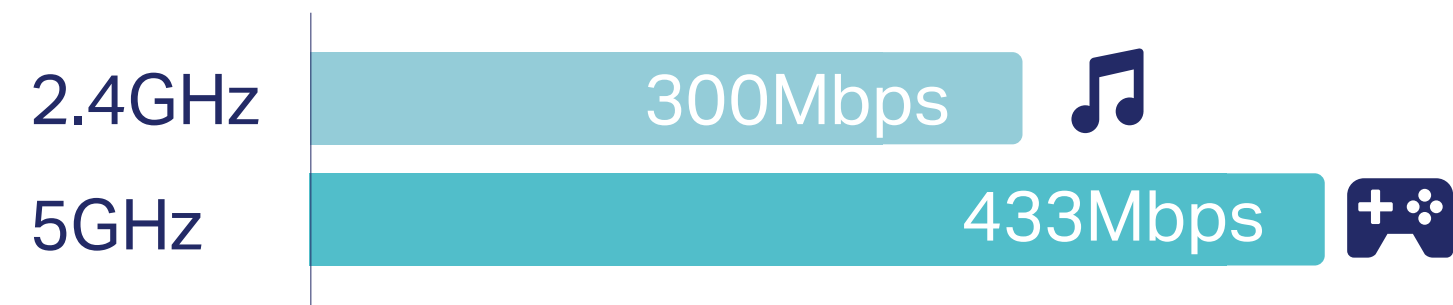

HomePlug AV2 provides users with stable, high-speed data transfer rates of up to 1000Mbps on a line length of up to 300 meters.

Wi-Fi Auto-Sync for A Unified, Powerful Network

Powerline extenders simply copy your router's Wi-Fi settings and apply any changes across the secure powerline network with Wi-Fi Clone and Wi-Fi Move.

Highlights

Fast Dual Band Wi-Fi for Every Need in Every Room

300Mbps (2.4GHz) is ideal for browsing the web and video chatting, while 433Mbps (5GHz) is perfect for HD streaming and lag-free gaming.

Gigabit Ethernet for Fast Connections

The Gigabit Ethernet port provides reliable high-speed wired connections for game consoles, smart TVs, and NAS.

Features

Speed

- **Wireless AC Standard** – AC750 dual band Wi-Fi (433Mbps on 5GHz & 300Mbps on 2.4GHz) allows streaming, gaming, emailing, browsing and posting on your wireless devices, throughout your home
- **HomePlug AV2** – Provides up to 1000Mbps high-speed data transmission over a home's existing electrical wiring
- **Gigabit Ethernet Ports** – Provide reliable high-speed wired connections for game consoles, smart TVs, and NAS
- **Speed Optimization** – Supports IGMP managed multicast IP transmission, optimizing IPTV streaming